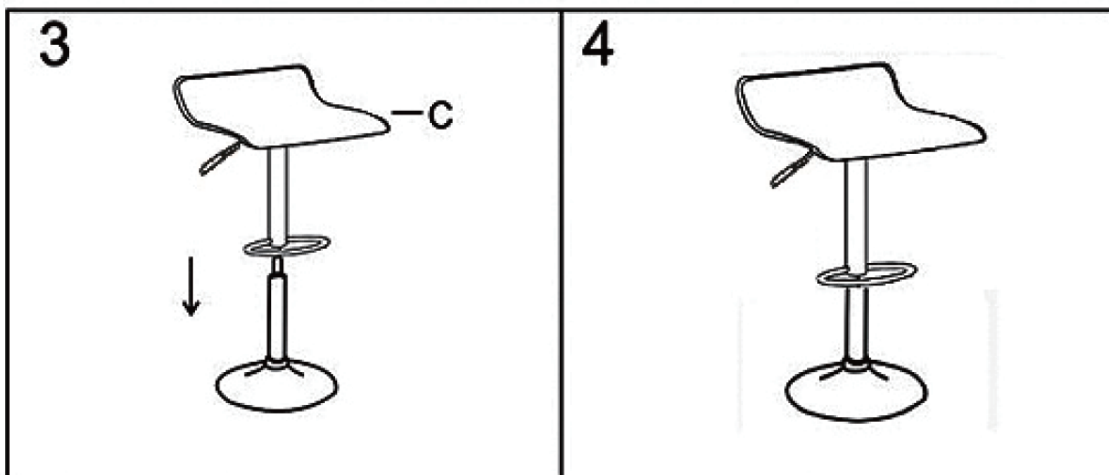

## WARNING

1. Do not stand on the stool.
2. Maximum capacity 364 lbs.
3. barstool is intended for INDOOR USE.
4. Keep the leather clear and coated with Corrosion Protection Wax if possible.  
Please remove the black cap on the center pole (orange color) and adjust the silver handle aiming to the orange pole.