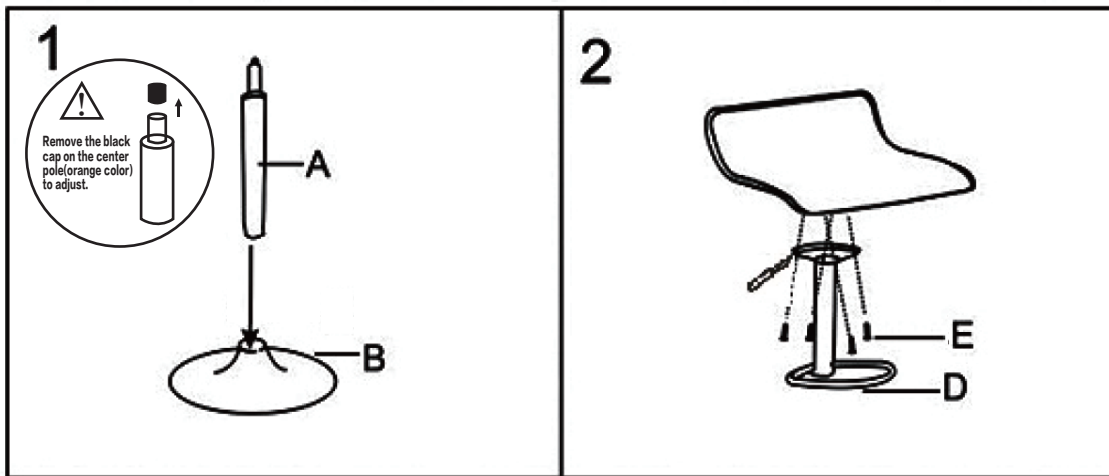

## WARNING

1. Do not stand on the stool.
2. Maximum capacity 364 lbs.
3. barstool is intended for INDOOR USE.
4. Keep the leather clear and coated with Corrosion Protection Wax if possible.  
Please remove the black cap on the center pole (orange color) and adjust the silver handle aiming to the orange pole.