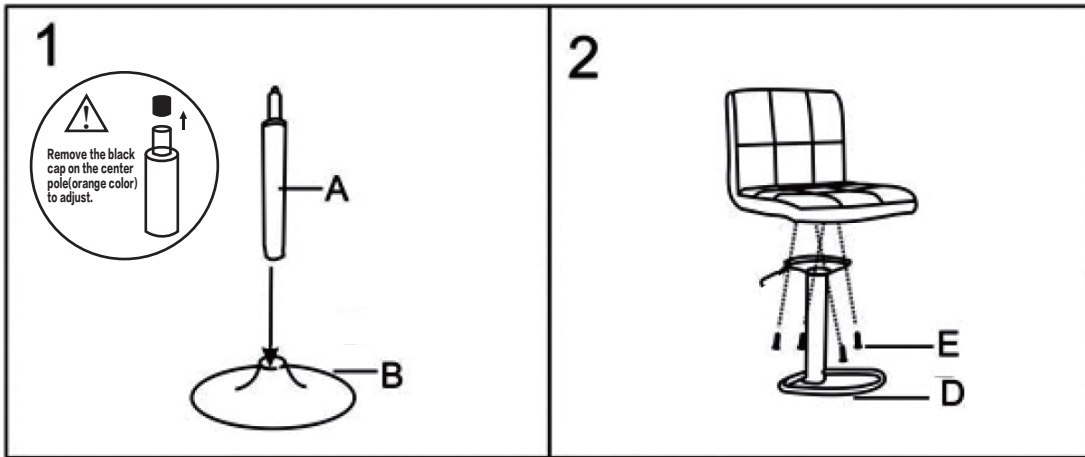

ELECWISH®

Bar Chair

www.elecwish.com

Assembly Instruction

WARNING

1. Do not stand on the stool.
2. Maximum capacity 364 lbs.
3. barstool is intended for INDOOR USE.
4. Keep the leather clear and coated with Corrosion Protection Wax if possible.