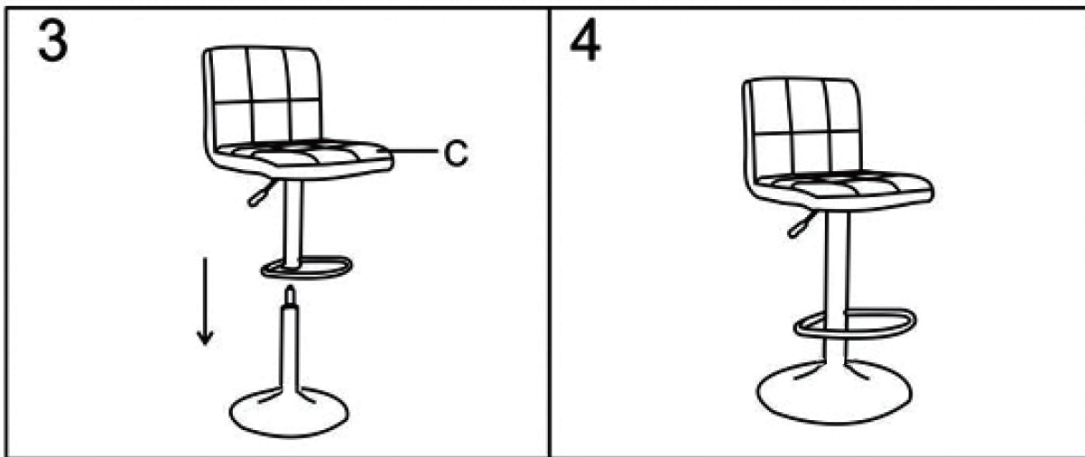

ELECWISH®

Bar Chair

www.elecwish.com

Assembly Instruction

WARNING

1. Do not stand on the stool.
2. Maximum capacity 364 lbs.
3. barstool is intended for INDOOR USE.
4. Keep the leather clear and coated with Corrosion Protection Wax if possible.